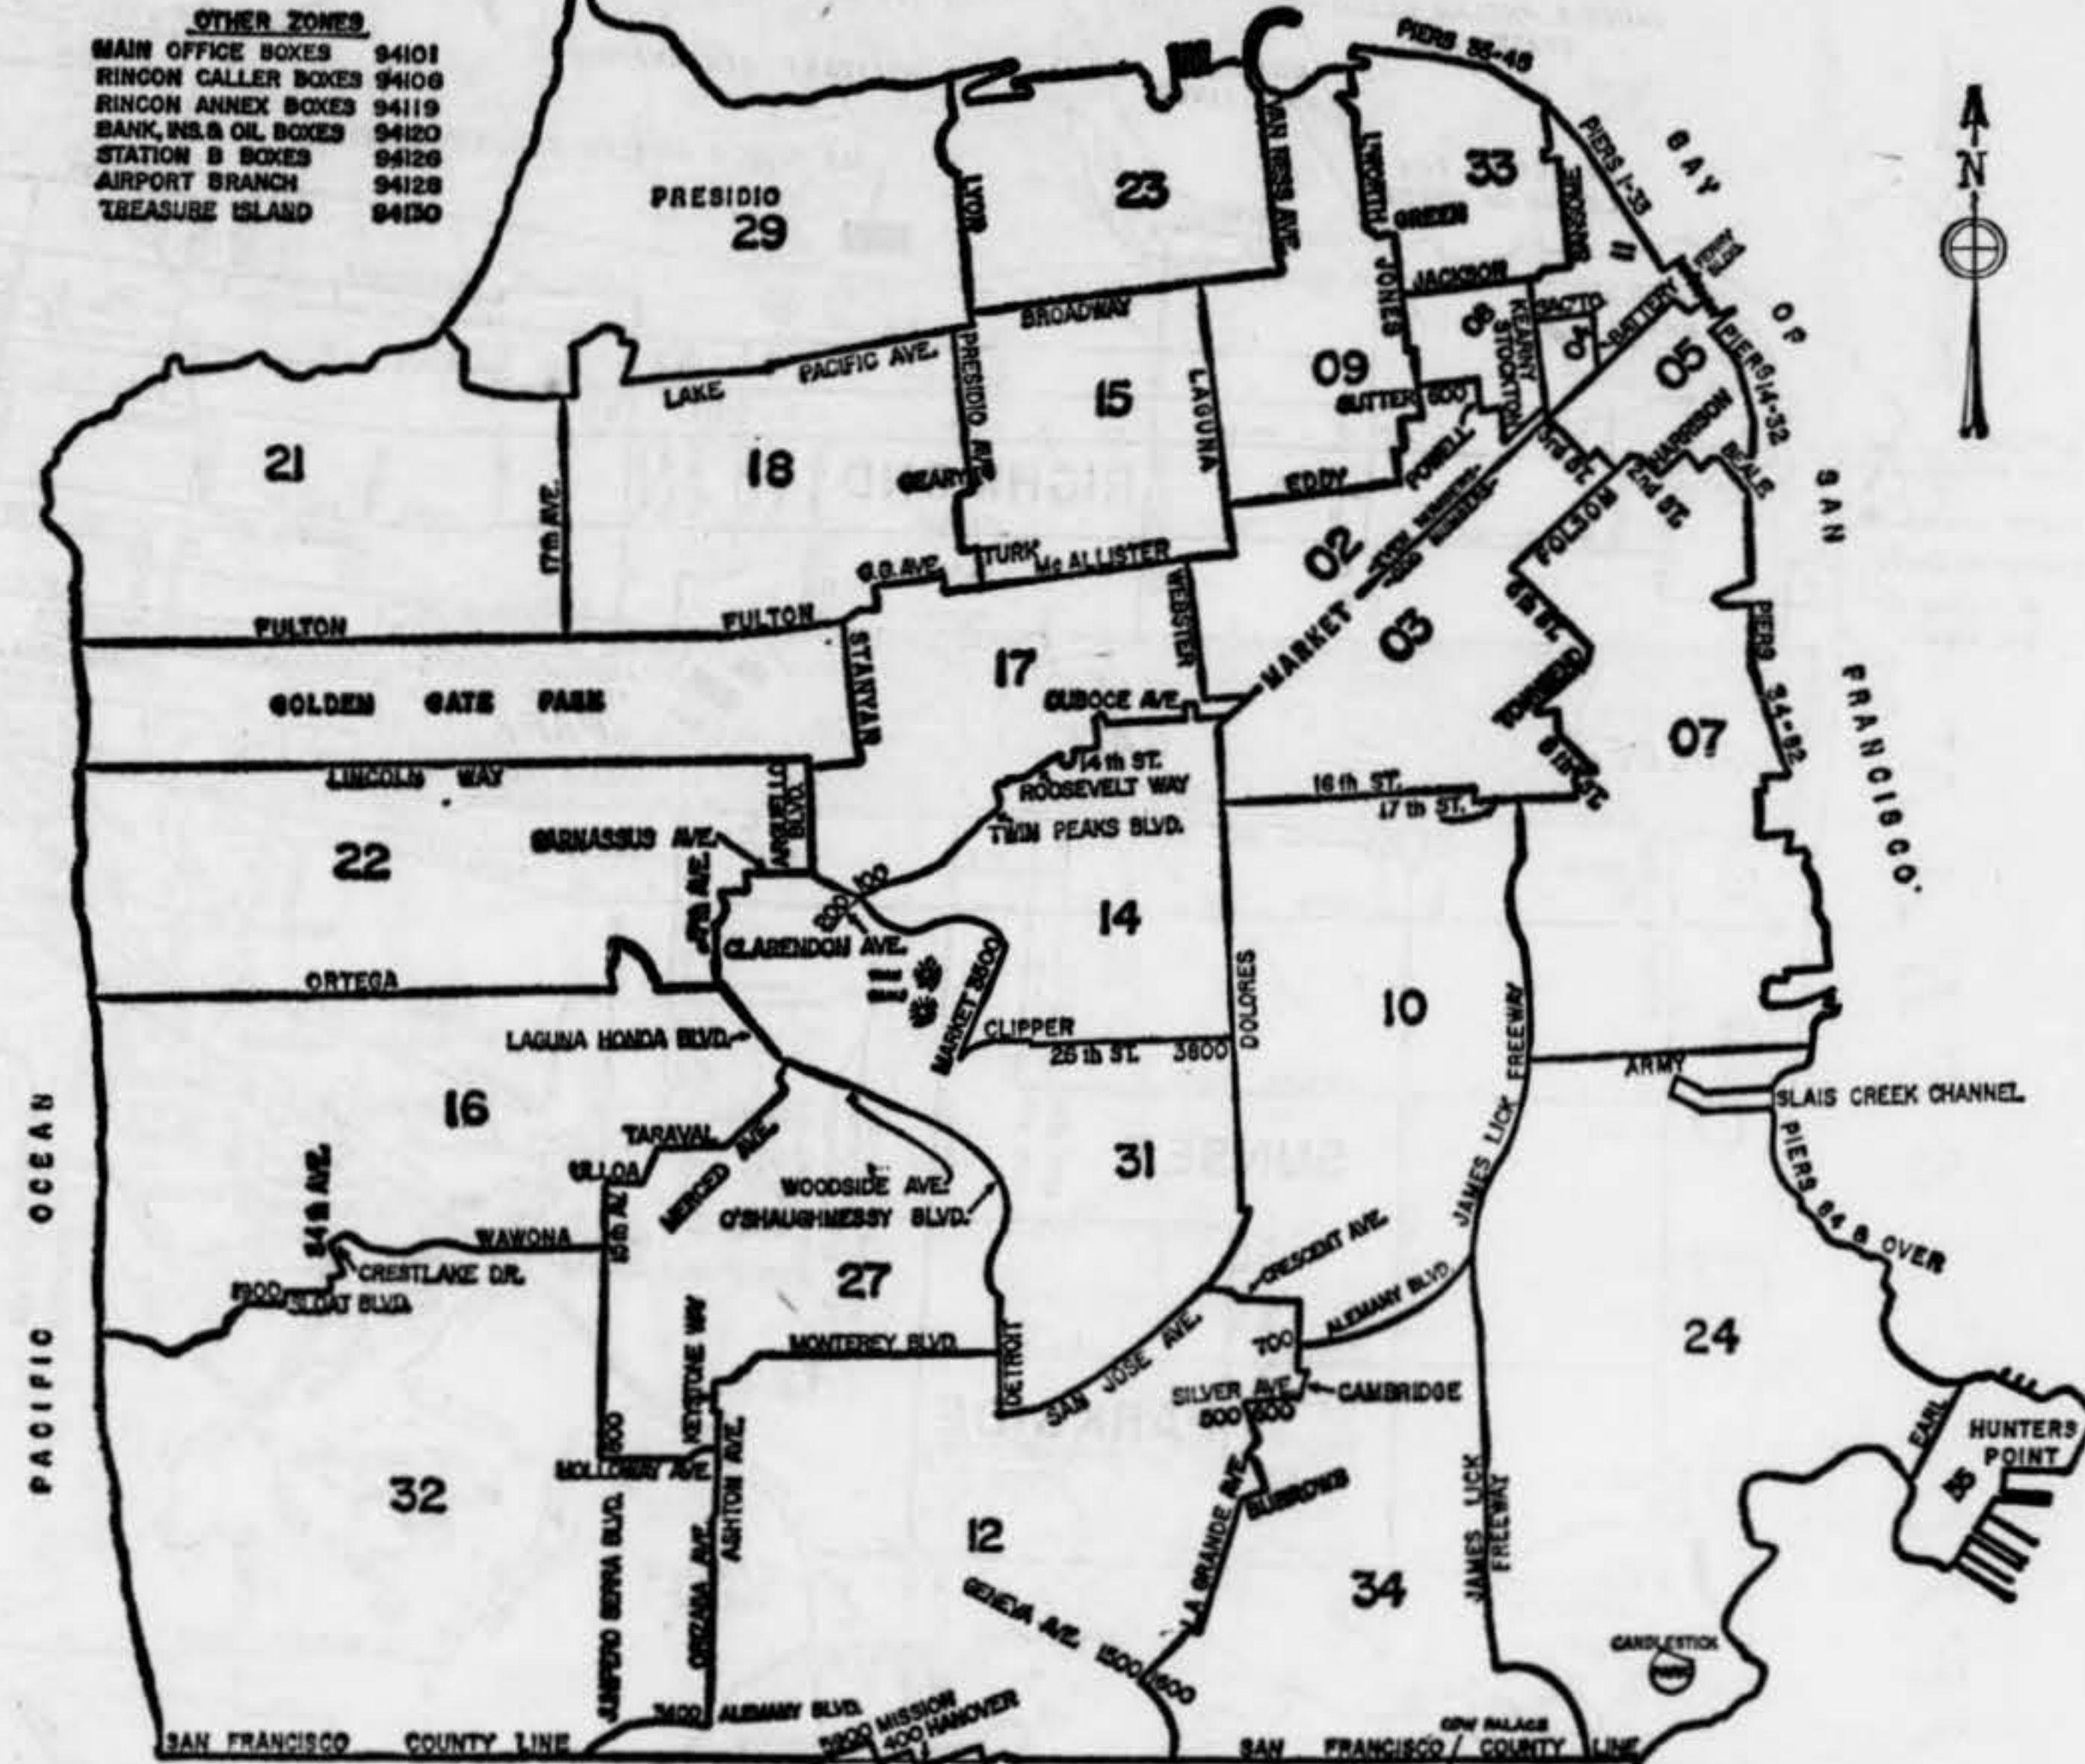

POSTAL ZONE MAP

OF
SAN FRANCISCO DELIVERY DISTRICT
ZIP CODE PREFIX IS 941

ALL BOUNDARY STREETS ARE INCLUDED IN THE UNIT OF DELIVERY IN WHICH THE STREET NAME APPEARS.

- ZIP CODE -

San Francisco Zoned City Prefix Is 941. Add Your Postal Zone Number To Get The ZIP Code. For Example: In Zone 14, The ZIP Code Is 94114. Use It Following The City And State.